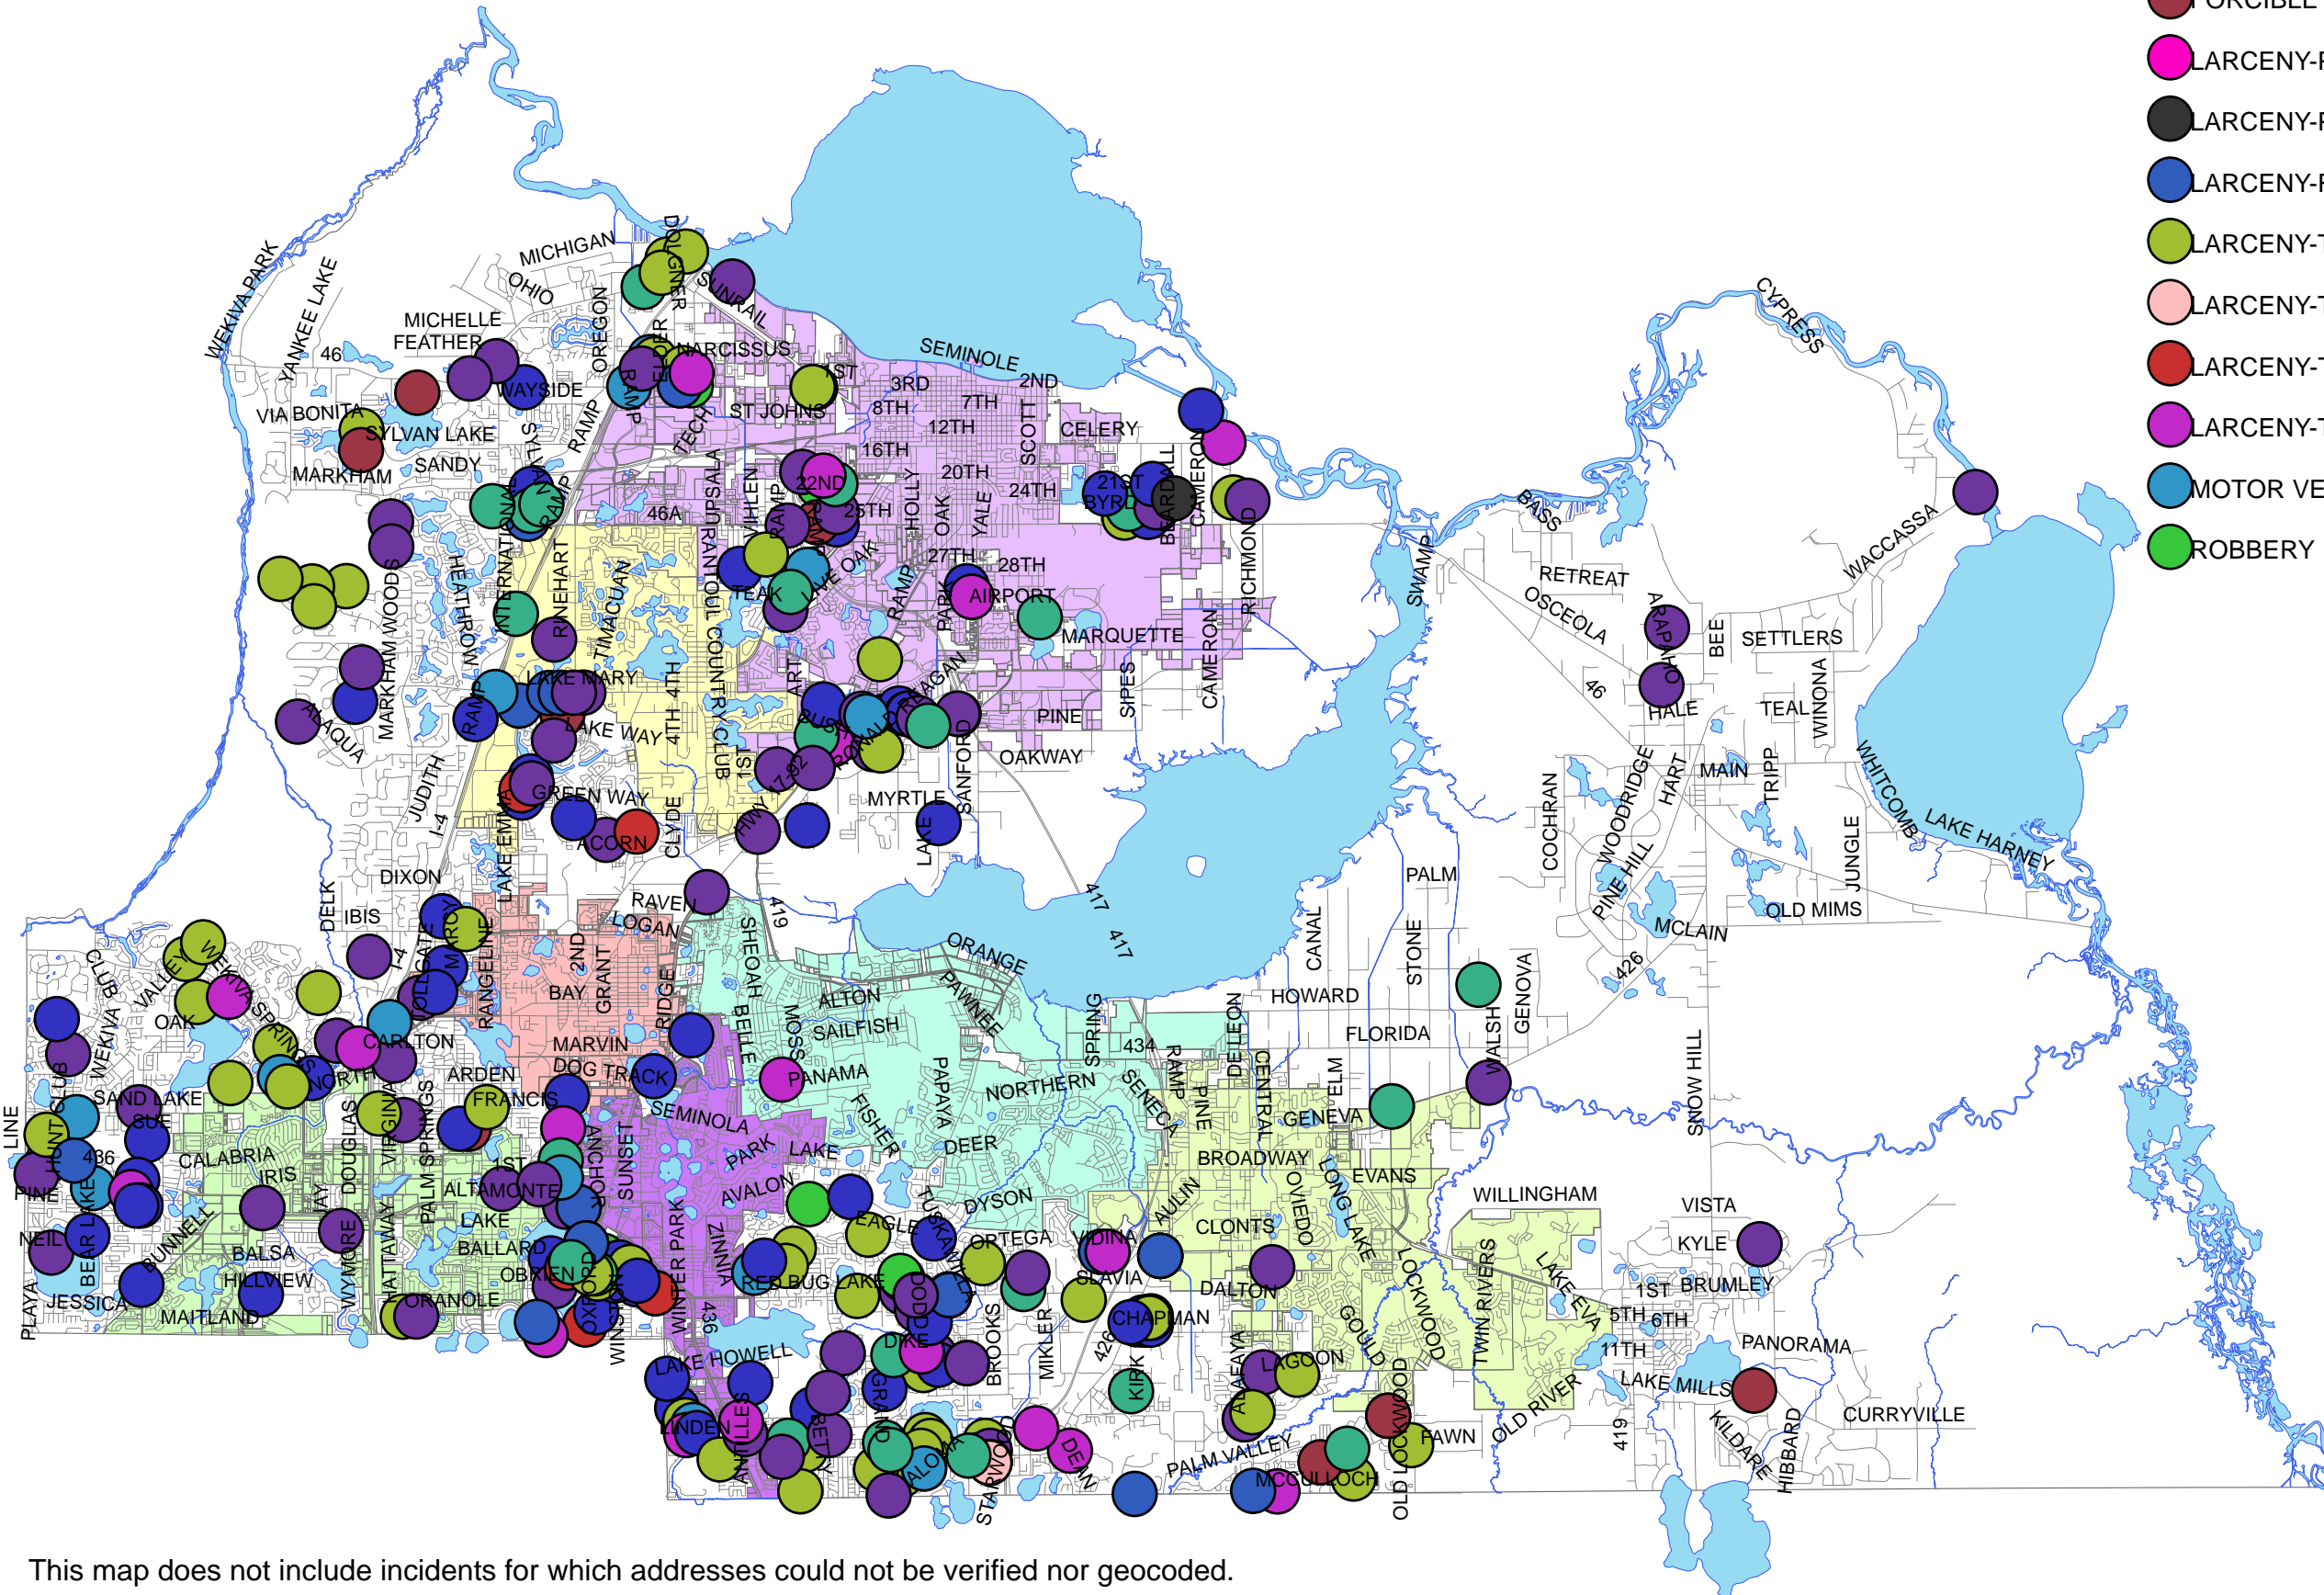

# PART I CRIMES

## 5/1/16 - 5/31/16

- AGGRAVATED ASSAULT
- ALL OTHER LARCENY
- BURGLARY
- FORCIBLE FONDLING
- FORCIBLE RAPE
- LARCENY-POCKET PICKING
- LARCENY-PURSE SNATCHING
- LARCENY-RETAIL THEFT/SHOPLIFTING
- LARCENY-THEFT FROM MOTOR VEHICLE/NO PARTS
- LARCENY-THEFT FROM PUBLIC BUILDING
- LARCENY-THEFT OF BICYCLES
- LARCENY-THEFT OF MOTOR VEHICLE PARTS/ACCESSORIES
- MOTOR VEHICLE THEFT
- ROBBERY

This map does not include incidents for which addresses could not be verified nor geocoded.